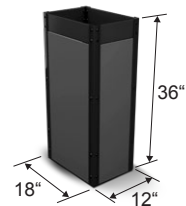

TMSHEA PRODUCTS

IDEAS FOR SPACE IDEAS FOR SALES

1 LEVEL & 3 LEVEL DUMP BINS

24" x 24" x 36"

24" x 12" x 36"

Patents
Pending

18" x 18" x 36"

18" x 12" x 36"

1 LEVEL DUMP BINS WITH BUILT-IN PANELS

YOUR LOGO
CUSTOM
GRAPHICS

**YOUR LOGO
CUSTOM
GRAPHICS**

1 LEVEL DUMP BINS

WITH BUILT-IN PANELS

24" x 24" x 36"H

24" x 12" x 36"H

18" x 18" x 36"H

18" x 12" x 36"H

PERFECT FOR

BRAND
PRIVATE LABEL
SEASONAL
YOUR LOGO
CUSTOM GRAPHICS

3 LEVEL DUMP BINS

WITH SLIDE-IN PANELS

24" x 24" x 36"H

24" x 12" x 36"H

18" x 18" x 36"H

18" x 12" x 36"H

PERFECT FOR

BRAND
PRIVATE LABEL
SEASONAL
YOUR LOGO
CUSTOM GRAPHICS

THE COMPANY WE KEEP