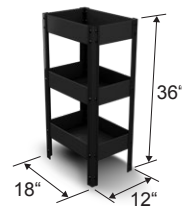

TMSHEA PRODUCTS

IDEAS FOR SPACE IDEAS FOR SALES

1 LEVEL & 3 LEVEL DUMP BINS

24" x 24" x 36"

24" x 12" x 36"

Patents
Pending

18" x 18" x 36"

18" x 12" x 36"

1 LEVEL DUMP BINS WITH BUILT-IN PANELS

YOUR LOGO
CUSTOM
GRAPHICS

**YOUR LOGO
CUSTOM
GRAPHICS**

1 LEVEL DUMP BINS

WITH BUILT-IN PANELS

24" x 24" x 36"H

24" x 12" x 36"H

18" x 18" x 36"H

18" x 12" x 36"H

PERFECT FOR

BRAND
PRIVATE LABEL
SEASONAL
YOUR LOGO
CUSTOM GRAPHICS

3 LEVEL DUMP BINS

WITH SLIDE-IN PANELS

24" x 24" x 36"H

24" x 12" x 36"H

18" x 18" x 36"H

18" x 12" x 36"H

PERFECT FOR

BRAND
PRIVATE LABEL
SEASONAL
YOUR LOGO
CUSTOM GRAPHICS

THE COMPANY WE KEEP