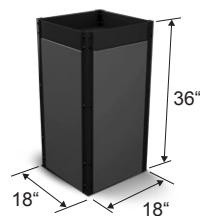

TMSHEA PRODUCTS

IDEAS FOR SPACE IDEAS FOR SALES

1 LEVEL & 3 LEVEL DUMP BINS

24" x 24" x 36"

24" x 12" x 36"

Patents
Pending

18" x 18" x 36"

18" x 12" x 36"

1 LEVEL DUMP BINS WITH BUILT-IN PANELS

YOUR LOGO
CUSTOM
GRAPHICS

**YOUR LOGO
CUSTOM
GRAPHICS**

1 LEVEL DUMP BINS

WITH BUILT-IN PANELS

24" x 24" x 36"H

24" x 12" x 36"H

18" x 18" x 36"H

18" x 12" x 36"H

PERFECT FOR

BRAND
PRIVATE LABEL
SEASONAL
YOUR LOGO
CUSTOM GRAPHICS

3 LEVEL DUMP BINS

WITH SLIDE-IN PANELS

24" x 24" x 36"H

24" x 12" x 36"H

18" x 18" x 36"H

18" x 12" x 36"H

PERFECT FOR

BRAND
PRIVATE LABEL
SEASONAL
YOUR LOGO
CUSTOM GRAPHICS

THE COMPANY WE KEEP