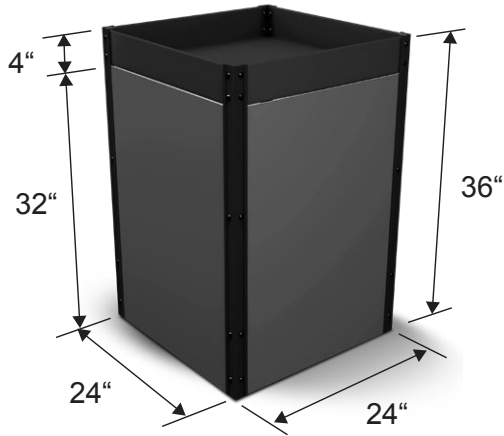

TMSHEA PRODUCTS

IDEAS FOR SPACE IDEAS FOR SALES

1 LEVEL & 3 LEVEL DUMP BINS

24" x 24" x 36"

24" x 12" x 36"

Patents
Pending

18" x 18" x 36"

18" x 12" x 36"

1 LEVEL DUMP BINS WITH BUILT-IN PANELS

YOUR LOGO
CUSTOM
GRAPHICS

**YOUR LOGO
CUSTOM
GRAPHICS**

1 LEVEL DUMP BINS

WITH BUILT-IN PANELS

24" x 24" x 36"H

24" x 12" x 36"H

18" x 18" x 36"H

18" x 12" x 36"H

PERFECT FOR

BRAND
PRIVATE LABEL
SEASONAL
YOUR LOGO
CUSTOM GRAPHICS

3 LEVEL DUMP BINS

WITH SLIDE-IN PANELS

24" x 24" x 36"H

24" x 12" x 36"H

18" x 18" x 36"H

18" x 12" x 36"H

PERFECT FOR

BRAND
PRIVATE LABEL
SEASONAL
YOUR LOGO
CUSTOM GRAPHICS

THE COMPANY WE KEEP