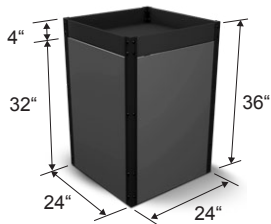

TMSHEA PRODUCTS

IDEAS FOR SPACE IDEAS FOR SALES

1 LEVEL & 3 LEVEL DUMP BINS

24" x 24" x 36"

24" x 12" x 36"

Patents
Pending

18" x 18" x 36"

18" x 12" x 36"

1 LEVEL DUMP BINS WITH BUILT-IN PANELS

YOUR LOGO
CUSTOM
GRAPHICS

**YOUR LOGO
CUSTOM
GRAPHICS**

1 LEVEL DUMP BINS

WITH BUILT-IN PANELS

24" x 24" x 36"H

24" x 12" x 36"H

18" x 18" x 36"H

18" x 12" x 36"H

PERFECT FOR

BRAND
PRIVATE LABEL
SEASONAL
YOUR LOGO
CUSTOM GRAPHICS

3 LEVEL DUMP BINS

WITH SLIDE-IN PANELS

24" x 24" x 36"H

24" x 12" x 36"H

18" x 18" x 36"H

18" x 12" x 36"H

PERFECT FOR

BRAND
PRIVATE LABEL
SEASONAL
YOUR LOGO
CUSTOM GRAPHICS

THE COMPANY WE KEEP