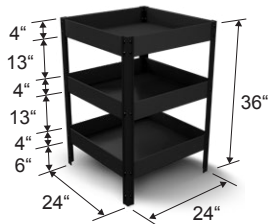

TMSHEA PRODUCTS

IDEAS FOR SPACE IDEAS FOR SALES

1 LEVEL & 3 LEVEL DUMP BINS

24" x 24" x 36"

24" x 12" x 36"

Patents
Pending

18" x 18" x 36"

18" x 12" x 36"

1 LEVEL DUMP BINS WITH BUILT-IN PANELS

YOUR LOGO
CUSTOM
GRAPHICS

**YOUR LOGO
CUSTOM
GRAPHICS**

1 LEVEL DUMP BINS

WITH BUILT-IN PANELS

24" x 24" x 36"H

24" x 12" x 36"H

18" x 18" x 36"H

18" x 12" x 36"H

PERFECT FOR

BRAND
PRIVATE LABEL
SEASONAL
YOUR LOGO
CUSTOM GRAPHICS

3 LEVEL DUMP BINS

WITH SLIDE-IN PANELS

24" x 24" x 36"H

24" x 12" x 36"H

18" x 18" x 36"H

18" x 12" x 36"H

PERFECT FOR

BRAND
PRIVATE LABEL
SEASONAL
YOUR LOGO
CUSTOM GRAPHICS

THE COMPANY WE KEEP