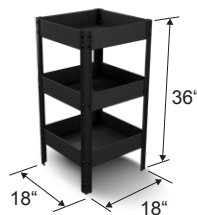

TMSHEA PRODUCTS

IDEAS FOR SPACE IDEAS FOR SALES

1 LEVEL & 3 LEVEL DUMP BINS

24" x 24" x 36"

24" x 12" x 36"

Patents
Pending

18" x 18" x 36"

18" x 12" x 36"

1 LEVEL DUMP BINS WITH BUILT-IN PANELS

YOUR LOGO
CUSTOM
GRAPHICS

**YOUR LOGO
CUSTOM
GRAPHICS**

1 LEVEL DUMP BINS

WITH BUILT-IN PANELS

24" x 24" x 36"H

24" x 12" x 36"H

18" x 18" x 36"H

18" x 12" x 36"H

PERFECT FOR

BRAND
PRIVATE LABEL
SEASONAL
YOUR LOGO
CUSTOM GRAPHICS

3 LEVEL DUMP BINS

WITH SLIDE-IN PANELS

24" x 24" x 36"H

24" x 12" x 36"H

18" x 18" x 36"H

18" x 12" x 36"H

PERFECT FOR

BRAND
PRIVATE LABEL
SEASONAL
YOUR LOGO
CUSTOM GRAPHICS

THE COMPANY WE KEEP