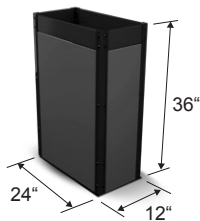

TMSHEA PRODUCTS

IDEAS FOR SPACE IDEAS FOR SALES

1 LEVEL & 3 LEVEL DUMP BINS

24" x 24" x 36"

24" x 12" x 36"

Patents
Pending

18" x 18" x 36"

18" x 12" x 36"

1 LEVEL DUMP BINS WITH BUILT-IN PANELS

YOUR LOGO
CUSTOM
GRAPHICS

**YOUR LOGO
CUSTOM
GRAPHICS**

1 LEVEL DUMP BINS

WITH BUILT-IN PANELS

24" x 24" x 36"H

24" x 12" x 36"H

18" x 18" x 36"H

18" x 12" x 36"H

PERFECT FOR

BRAND
PRIVATE LABEL
SEASONAL
YOUR LOGO
CUSTOM GRAPHICS

3 LEVEL DUMP BINS

WITH SLIDE-IN PANELS

24" x 24" x 36"H

24" x 12" x 36"H

18" x 18" x 36"H

18" x 12" x 36"H

PERFECT FOR

BRAND
PRIVATE LABEL
SEASONAL
YOUR LOGO
CUSTOM GRAPHICS

THE COMPANY WE KEEP