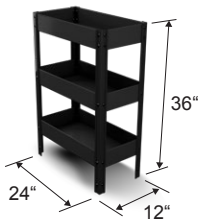

TMSHEA PRODUCTS

IDEAS FOR SPACE IDEAS FOR SALES

1 LEVEL & 3 LEVEL DUMP BINS

24" x 24" x 36"

24" x 12" x 36"

Patents
Pending

18" x 18" x 36"

18" x 12" x 36"

1 LEVEL DUMP BINS WITH BUILT-IN PANELS

YOUR LOGO
CUSTOM
GRAPHICS

**YOUR LOGO
CUSTOM
GRAPHICS**

1 LEVEL DUMP BINS

WITH BUILT-IN PANELS

24" x 24" x 36"H

24" x 12" x 36"H

18" x 18" x 36"H

18" x 12" x 36"H

PERFECT FOR

BRAND
PRIVATE LABEL
SEASONAL
YOUR LOGO
CUSTOM GRAPHICS

3 LEVEL DUMP BINS

WITH SLIDE-IN PANELS

24" x 24" x 36"H

24" x 12" x 36"H

18" x 18" x 36"H

18" x 12" x 36"H

PERFECT FOR

BRAND
PRIVATE LABEL
SEASONAL
YOUR LOGO
CUSTOM GRAPHICS

THE COMPANY WE KEEP