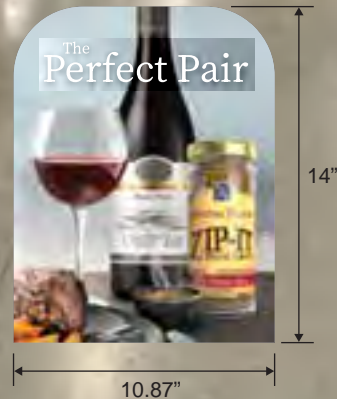

# WINE CART

WITHOUT SIDE  
GRAPHICS

WITH SIDE  
GRAPHICS

Custom Cut for You Fresh Daily

WITHOUT SIDE  
GRAPHICS

Custom Cut for You Fresh Daily

WITH SIDE  
GRAPHICS

# 42" X 24" WINE CART

Curved Backer Support to Cradle Wine and Champagne Bottles

45° Angle Bottle Makes it Easy to Shop & Read Labels

Holds 24 wine bottles

Steel Frame

C-Channel for Graphics and UPC Labels