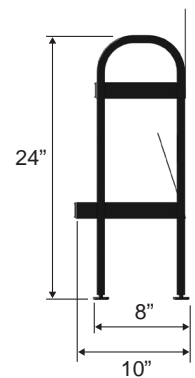

# 42" X 24" WINE CART

Curved Backer Support to Cradle Wine and Champagne Bottles

45° Angle Bottle Makes it Easy to Shop & Read Labels

Holds 24 wine bottles

Steel Frame

C-Channel for Graphics and UPC Labels

Foot Levels or Locking Casters

front view

side view