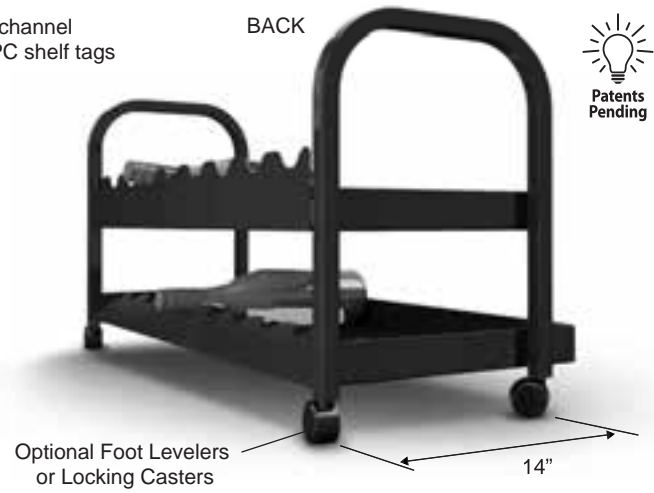

# WINE CART

WITHOUT SIDE  
GRAPHICS

WITH SIDE  
GRAPHICS

Custom Cut for You Fresh Daily

WITHOUT SIDE  
GRAPHICS

Custom Cut for You Fresh Daily

WITH SIDE  
GRAPHICS

# 42" X 24" WINE CART

Curved Backer Support to Cradle Wine and Champagne Bottles

45° Angle Bottle Makes it Easy to Shop & Read Labels

Holds 24 wine bottles

Steel Frame

C-Channel for Graphics and UPC Labels

Foot Levels or Locking Casters

front view

side view