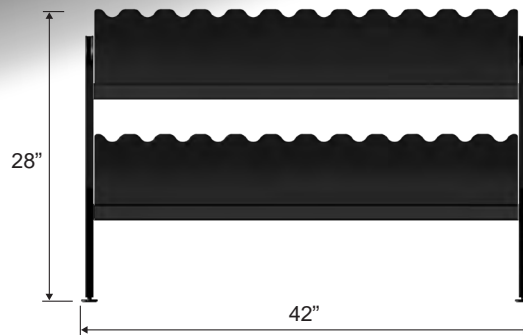

# 42" X 24" WINE CART

Curved Backer Support to Cradle Wine and Champagne Bottles

45° Angle Bottle Makes it Easy to Shop & Read Labels

Holds 24 wine bottles

Steel Frame

C-Channel for Graphics and UPC Labels

Foot Levels or Locking Casters

front view

side view