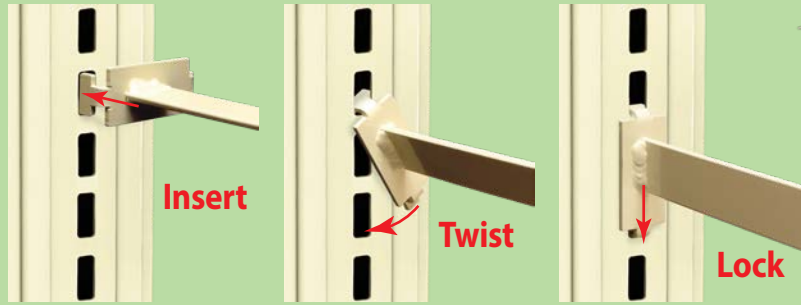

- 16" to 22" Ivory: AS-301222TL-I
- 16" to 22" Black: AS-301222TL-B

OFF THE GONDOLA
Twist & Lock EZ Arms

800.992.5233
email: hq@tmshea.com
www.tmshea.com

Twist & Lock EZ Arms

For Fixed PermaPanels & SwingPanels off Gondola Uprights

NEW

Insert

Twist

Lock

Patents Pending

Peg Hook Panels

Installs in seconds!
No tools or hardware/fasteners needed!

Fixed PowerBars™ for PermaPanels