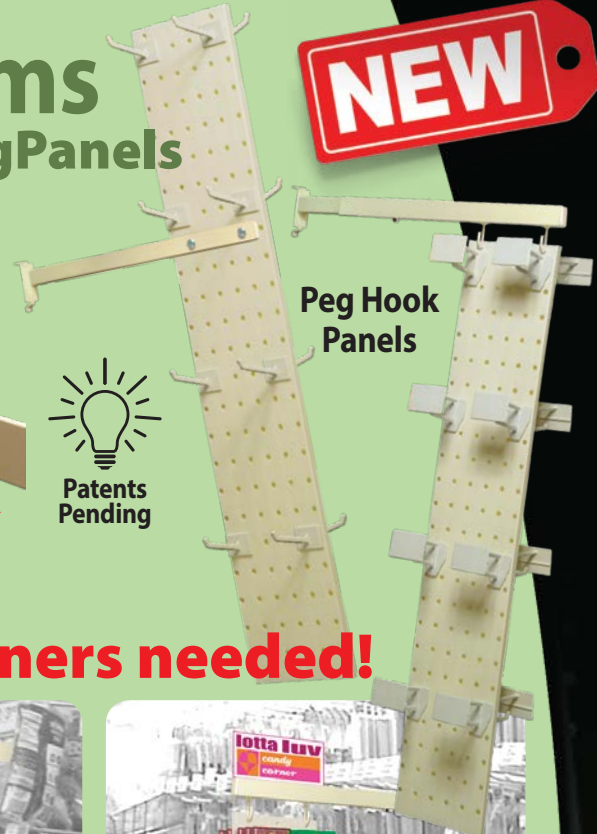

NEW

Insert

Twist

Lock

Patents Pending

Peg Hook Panels

Installs in seconds!
No tools or hardware/fasteners needed!

Fixed PowerBars™ for PermaPanels