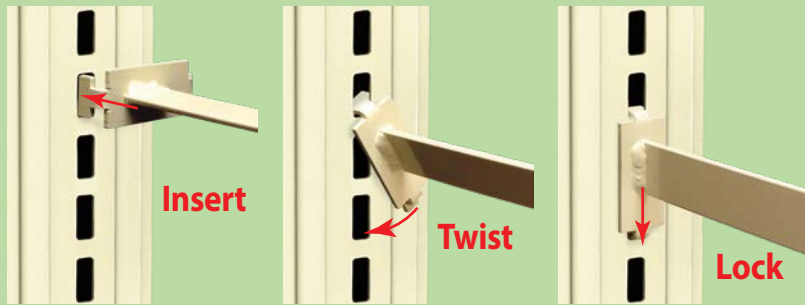

NEW

Twist & Lock EZ Arms

For SwingStrips® off Gondola Uprights

Insert

Twist

Lock

Patents Pending

Peg Hook
Strips

Installs in seconds!
No tools or hardware/fasteners needed!

Want it?

✓ it out!

Fixed PowerBars™

12" Ivory: PS-12FTL-I
12" Black: PS-12FTL-B

16" Ivory: PS-16FTL-I
16" Black: PS-16FTL-B

20" Ivory: PS-19FTL-I
20" Black: PS-19FTL-B