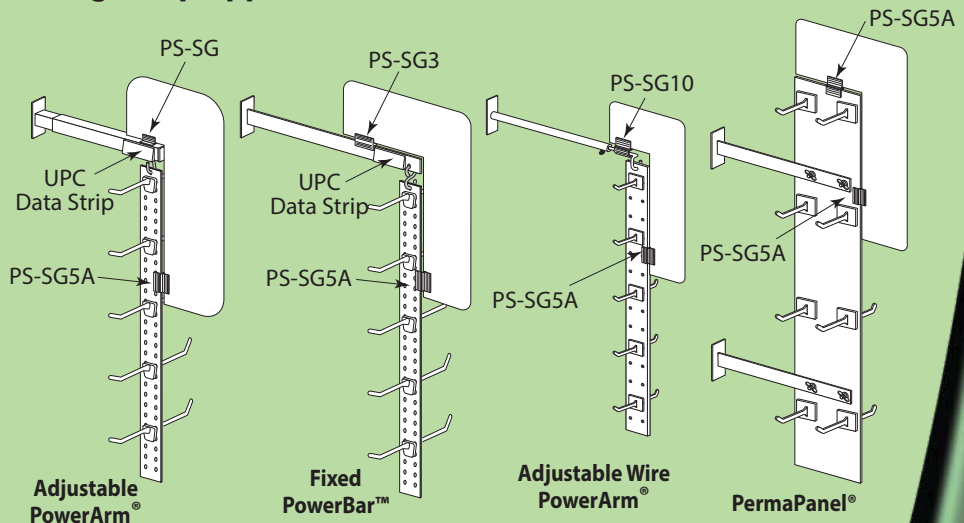

Butterfly Peg
Product Stopper
PS-PSB

Sign Grips

PS-SG
with Adhesive
1" long

PS-SG3
1" long

PS-SG5A
1" long holds
1/4" material

PS-SG10
for wire
PowerArms™

UPC Data Strip
with Adhesive
2.0"- DATASTRIP2.0FT
2.5"- DATASTRIP2.5FT
3.0"- DATASTRIP3.0FT

Sign Grip Applications

Adjustable
PowerArm®

Fixed
PowerBar™

Adjustable Wire
PowerArm®

PermaPanel®