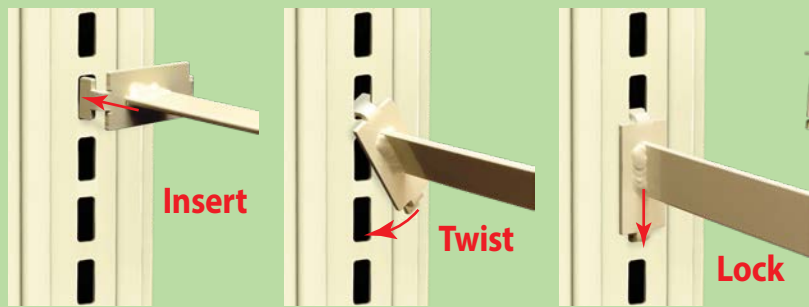

Call for
Details

CUSTOM COLORS

800.992.5233
email: hq@tmshea.com
www.tmshea.com

OFF THE GONDOLA
Twist & Lock EZ Arms

NEW

Twist & Lock EZ Arms

For AMMOStrips® off Gondola Uprights

Insert

Twist

Lock

Peg Hook Strips

Installs in seconds!
No tools or hardware/fasteners needed!

Fixed AMMOStrip™ Arms

Adjustable AMMOStrip™ PowerArm®

- 12" Ivory: AS-I2FTL-I
- 12" Black: AS-I2FTL-B
- 16" Ivory: AS-I6FTL-I
- 16" Black: AS-I6FTL-B
- 20" Ivory: AS-I9FTL-I
- 20" Black: AS-I9FTL-B