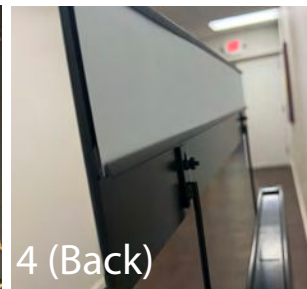

Endcap Sign Channel Systems

1. Insert screws through front of sign channel then secure arms to channel with plastic thumb nuts.
2. Peg board mounting (see instructions to the right)
3. Insert arms into back plates.
4. Slide signs into front and back J-Channels.