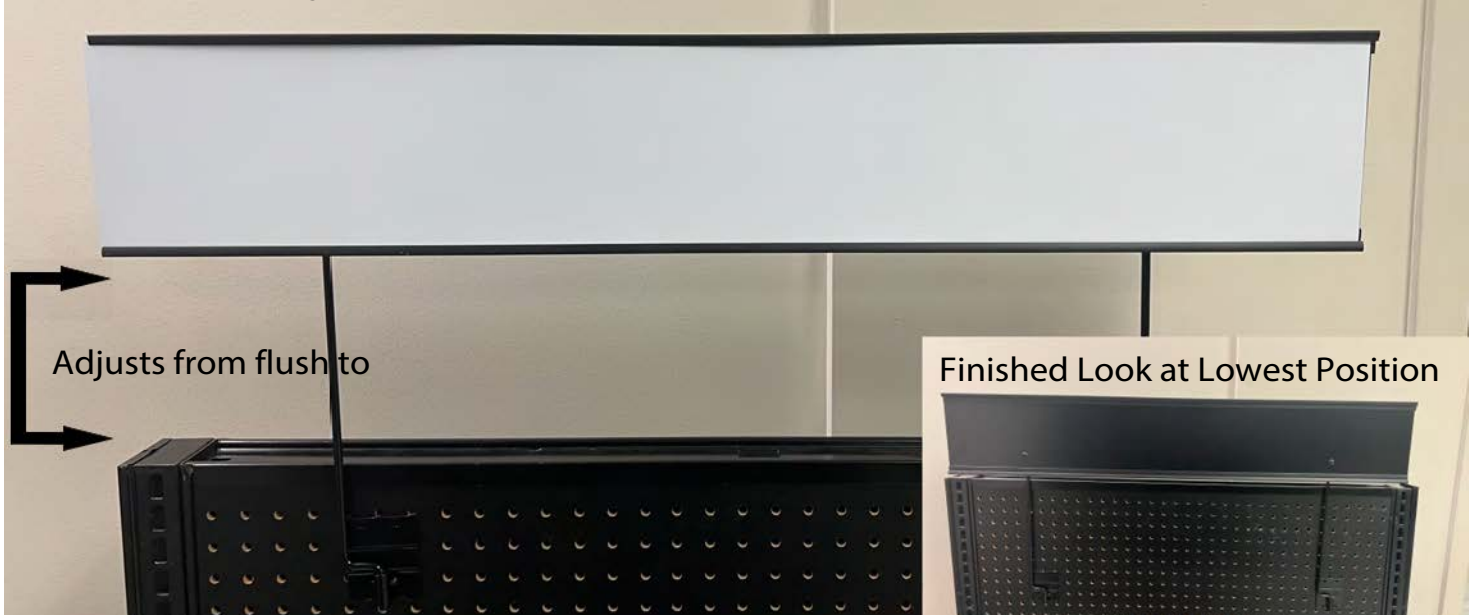

A. Determine sign channel height position* above gondola for backplate and insert the top prongs of backplate into pegboard.
**Can be inserted from 2nd set of holes from top to have highest lift above product or insert into 7th-8th set of holes from top to make sign channel flush with top of gondola.*

B. Lower backplates to rest flush against pegboard.

Repeat steps A and B* for second backplate when ready to move to Step 3.

**Place the second backplate to align with arms.*

(The backplates should be inserted between the 4th & 7th holes from the left & right sides of the uprights.)

Finished Look at Highest Position

Finished Look at Lowest Position

innercircle

Sign up today!

WINE-TO-GO

CIRCLE

PROFESSIONAL RESTAURANT FURNITURE
BAR SUPPLIES

LIES