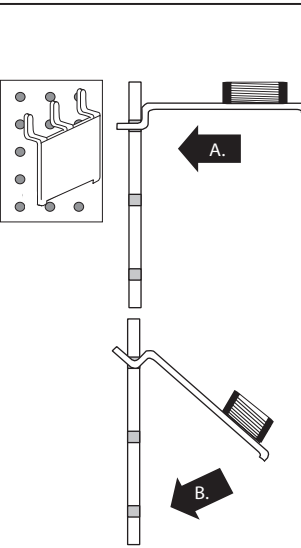

Endcap Sign Channel Systems

1. Insert screws through front of sign channel then secure arms to channel with plastic thumb nuts.
2. Peg board mounting (see instructions to the right)
3. Insert arms into back plates.
4. Slide signs into front and back J-Channels.

A. Determine sign channel height position* above gondola for backplate and insert the top prongs of backplate into pegboard.
**Can be inserted from 2nd set of holes from top to have highest lift above product or insert into 7th-8th set of holes from top to make sign channel flush with top of gondola.*