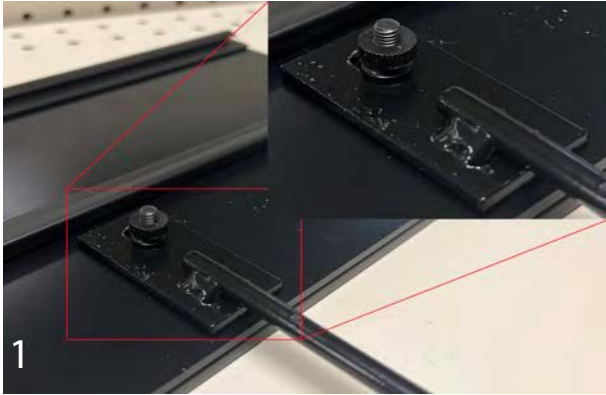

Endcap Sign Channel Systems

1. Insert screws through front of sign channel then secure arms to channel with plastic thumb nuts.
2. Peg board mounting (see instructions to the right)
3. Insert arms into back plates.
4. Slide signs into front and back J-Channels.

A. Determine sign channel height position* above gondola for backplate and insert the top prongs of backplate into pegboard.
**Can be inserted from 2nd set of holes from top to have highest lift above product or insert into 7th-8th set of holes from top to make sign channel flush with top of gondola.*