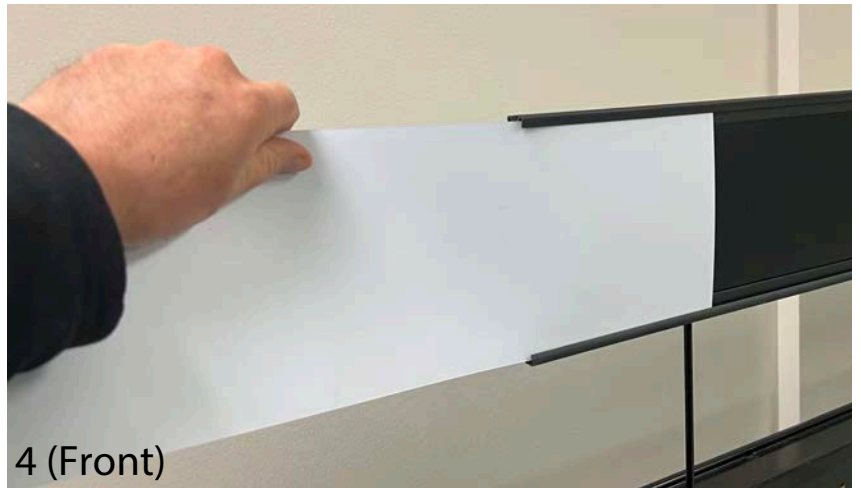

Endcap Sign Channel Systems

1. Insert screws through front of sign channel then secure arms to channel with plastic thumb nuts.
2. Peg board mounting (see instructions to the right)
3. Insert arms into back plates.
4. Slide signs into front and back J-Channels.

A. Determine sign channel height position* above gondola for backplate and insert the top prongs of backplate into pegboard.
*Can be inserted from 2nd set of holes from top to have highest lift above product or insert into 7th-8th set of holes from top to make sign channel flush with top of gondola.

B. Lower backplates to rest flush against pegboard.

Repeat steps A and B* for second backplate when ready to move to Step 3.

*Place the second backplate to align with arms.

(The backplates should be inserted between the 4th & 7th holes from the left & right sides of the uprights.)