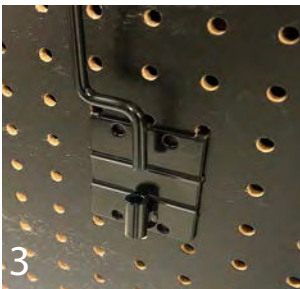

Endcap Sign Channel Systems

1. Insert screws through front of sign channel then secure arms to channel with plastic thumb nuts.
2. Peg board mounting (see instructions to the right)
3. Insert arms into back plates.
4. Slide signs into front and back J-Channels.

A. Determine sign channel height position* above gondola for backplate and insert the top prongs of backplate into pegboard.
**Can be inserted from 2nd set of holes from top to have highest lift above product or insert into 7th-8th set of holes from top to make sign channel flush with top of gondola.*