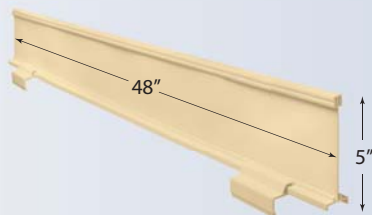

OverStock Sale Sign Holders

Sold as is, limited to supply in stock. Prices are based on bulk packaging.

- Clamp Mount on 2.5" Lozier & Madix Gondola Top Rails
- Optional Magnetic Mount available

Top Rail 2-Sided Sign Channel 12" x 48" White

Part No.	In Stock	Price
LPS-1248-DSH	538	12.72

- Clamp Mount on 2.5" Lozier & Madix Gondola Top Rails
- Optional Magnetic Mount available

Top Rail 2-Sided Spiral Sign Channel 15" x 48" White

Part No.	In Stock	Price
ECS-16SPIR-DSH	246	27.14

- Clamp Mount on 2.5" Lozier & Madix Gondola Top Rails
- Optional Magnetic Mount available

Top Rail 2-Sided Sign Channel 5" x 48" Red

Part No.	In Stock	Price
LPS-548-R485	510	5.98

- Clamp Mount on 2.5" Lozier & Madix Gondola Top Rails
- Optional Magnetic Mount available

Top Rail 2-Sided Sign Channel 12" x 48" Red

Part No.	In Stock	Price
LPS-1248-R485	86	11.64

- Clamp Mount on 2.5" Lozier & Madix Gondola Top Rails
- Optional Magnetic Mount available

Top Rail 2-Sided Sign Channel 5" x 48" Tan