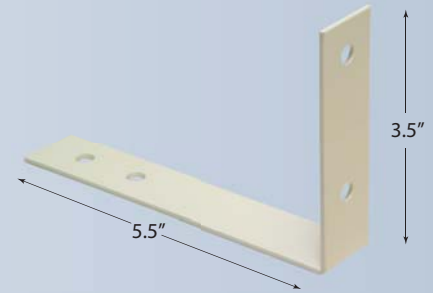

Overhead Sign Channel 6" x 12" Black

Part No.	In Stock	Price
OHS-612-EXT-BK	299	2.09

- Mounts over shelf with 8 plastic rivets included

Shelf Edge Flipper Sign 6" x 48" Clear

Part No.	In Stock	Price
SF-CVSCIG48	884	1.20

- Mounts under shelf with 2 bolts and wing nuts included

Shelf Edge Sign Channel 3" x 12" Ivory

Part No.	In Stock	Price
USG-0312-EXT	484	2.52

- Mounts over shelf with 2 bolts and wing nuts included

Off Shelf L-Bracket Ivory

Part No.	In Stock	Price
OHS-LBRAK-PET	687	1.96

- Mounts under shelf with 3 bolts and wing nuts included

Shelf Edge Sign Channel 3" x 48" Ivory

Part No.	In Stock	Price
USG-0348-EXT	200	6.25

- Upright Mount for Lozier & Madix