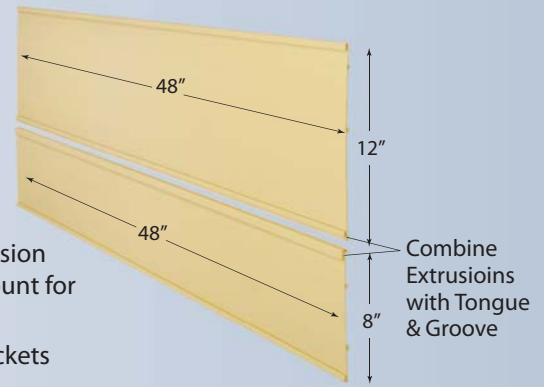

Top Rail 2-Sided Sign Channel 12" x 48" Red

Part No.	In Stock	Price
LPS-1248-R485	86	11.64

- Clamp Mount on 2.5" Lozier & Madix Gondola Top Rails
- Optional Magnetic Mount available

Top Rail 2-Sided Sign Channel 5" x 48" Tan

Part No.	In Stock	Price
LPS-548-DSH-T	318	9.66

48" Sign Holders can be cut to your custom size

- Adjustable Extension Arms Upright Mount for Lozier & Madix
- Flush Mount Brackets

Overhead Sign Channel 12" x 48" Tan