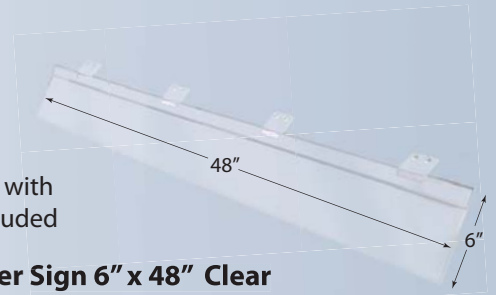

OverStock Sale Sign Holders

Sold as is, limited to supply in stock. Prices are based on bulk packaging.

- Adjustable Extension Arms Upright Mount for Lozier & Madix
- Pegboard Mount Extension Arm
- Flush Mount Brackets

Overhead Sign Channel 6" x 12" Black

Part No.	In Stock	Price
OHS-612-EXT-BK	299	2.09

- Mounts over shelf with 8 plastic rivets included

Shelf Edge Flipper Sign 6" x 48" Clear

Part No.	In Stock	Price
SF-CVSCIG48	884	1.20