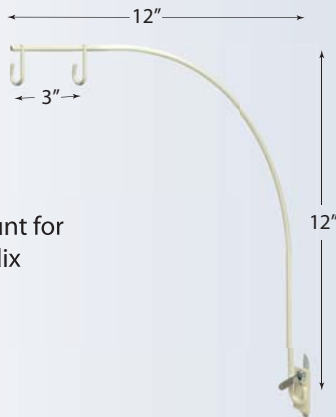

- Mounts under shelf with 2 bolts and wing nuts included

Shelf Edge Sign Channel 3" x 12" Ivory

Part No.	In Stock	Price
USG-0312-EXT	484	2.52

- Mounts over shelf with 2 bolts and wing nuts included

Off Shelf L-Bracket Ivory

Part No.	In Stock	Price
OHS-LBRAK-PET	687	1.96

- Mounts under shelf with 3 bolts and wing nuts included

Shelf Edge Sign Channel 3" x 48" Ivory

Part No.	In Stock	Price
USG-0348-EXT	200	6.25

- Upright Mount for Lozier & Madix

12" x 12" Upright Category ArcArm Ivory

Part No.	In Stock	Price
PSW-UR1212-I	112	9.08

- Top Rail Mount for Lozier & Madix

20" x 32" Top Rail Category ArcArm Ivory

Part No.	In Stock	Price
PSW-TR2032-B	158	7.10