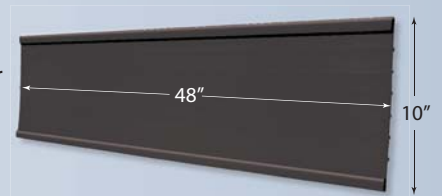

Overhead Sign Channel 10" x 48" Black

Part No.	In Stock	Price
OHS-1048-EXT-B	173	16.84

- Adjustable Extension Arms Upright Mount for Lozier & Madix
- Pegboard Mount Extension Arm
- Flush Mount Brackets