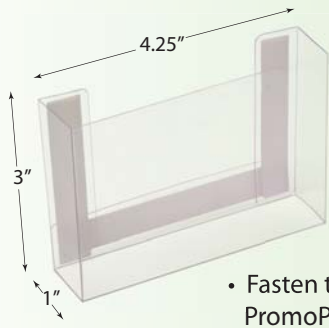

OverStock Sale Display Components

Sold as is, limited to supply in stock. Prices are based on bulk packaging.

- Fasten to Custom PromoPanels

4.25\"/>

Part No.	In Stock	Price
GF-SHOPKOPO	1048	0.33

- Top Rail Mount for Lozier & Madix
- Grid hooks not included