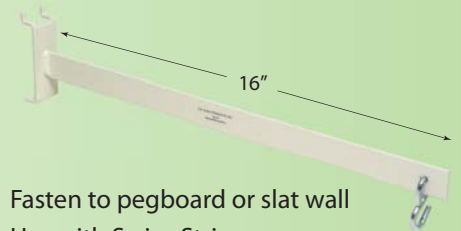

Top Rail SpeedBar 22\"/>

Part No.	In Stock	Price
GRS-WINERACK	144	9.48

- Top Rail Mount for Lozier & Madix
- Grid hooks not included

Top Rail SpeedBar 8\"/>

Part No.	In Stock	Price
PR-TC1408L-C	100	14.58

- Fasten to pegboard or slat wall
- Use with SwingStrips

12\"/>

Part No.	In Stock	Price
PSC-12FPB 3,6	394	2.76

- Fasten to pegboard or slat wall
- Use with SwingStrips

14\"/>

Part No.	In Stock	Price
PS-14FPB	210	4.01

- Fasten to pegboard or slat wall
- Use with SwingStrips

16\"/>

Part No.	In Stock	Price
PSC-16F1PB 3	599	2.33

- Fasten to 1/8\"/>
- Use with PromoPanels

15\"/>

Part No.	In Stock	Price
PSC-1525F2PBW1	431	3.19

- Fasten to Lozier & Madix uprights
- Use with SwingStrips