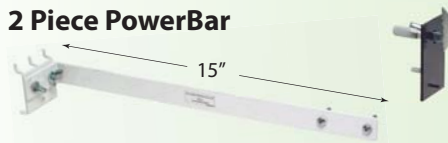

12\"/>

Part No.	In Stock	Price
PSC-12FPB 3,6	394	2.76

- Fasten to pegboard or slat wall
- Use with SwingStrips

14\"/>

Part No.	In Stock	Price
PS-14FPB	210	4.01

- Fasten to pegboard or slat wall
- Use with SwingStrips

16\"/>

Part No.	In Stock	Price
PSC-16F1PB 3	599	2.33

- Fasten to 1/8\"/>
- Use with PromoPanels

15\"/>

Part No.	In Stock	Price
PSC-1525F2PBW1	431	3.19

- Fasten to Lozier & Madix uprights
- Use with SwingStrips