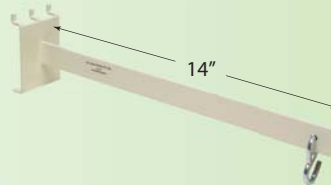

Top Rail SpeedBar 22\"/>

Part No.	In Stock	Price
GRS-WINERACK	144	9.48

- Top Rail Mount for Lozier & Madix
- Grid hooks not included

Top Rail SpeedBar 8\"/>

Part No.	In Stock	Price
PR-TC1408L-C	100	14.58

- Fasten to pegboard or slat wall
- Use with SwingStrips

12\"/>

Part No.	In Stock	Price
PSC-12FPB 3,6	394	2.76

- Fasten to pegboard or slat wall
- Use with SwingStrips

14\"/>

Part No.	In Stock	Price
PS-14FPB	210	4.01

- Fasten to pegboard or slat wall
- Use with SwingStrips