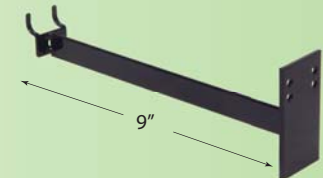

16\"/>

Part No.	In Stock	Price
PSC-16FSS 3	413	3.34

- Fasten to Lozier & Madix uprights
- Use with SwingStrips

16\"/>

Part No.	In Stock	Price
PSC-16F1DSU1 3	3975	1.94

1/8\"/>

Part No.	In Stock	Price
PSC-F2PB18BP-W	85	9.37

1/8\"/>

Part No.	In Stock	Price
PSC-F2PB18BP	113	3.97

Double Slot Back Plate Black

Part No.	In Stock	Price
PSC-F2DSU-B	126	1.94

- Fasten to Lozier & Madix uprights
- Use with SwingStrips

22\"/>

Part No.	In Stock	Price
PSW-22DSU	772	3.20