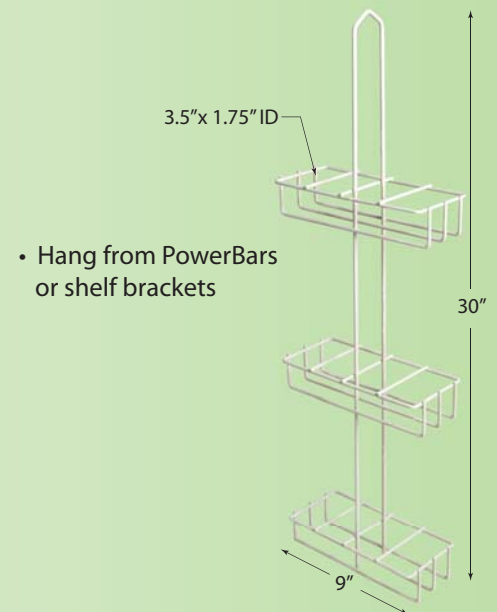

Includes: 2 Wing Nut Hardware
2 Plastic Push Rivets

- Fasten to shelf edge holes

6" x 4" Shelf Extender Ivory

Part No.	In Stock	Price
SE-85	3500	1.08

Includes: 3 Wing Nut Hardware
3 Plastic Push Rivets

- Fasten to shelf edge holes

4" - 8" x 4" Adj Shelf Extender Ivory

Part No.	In Stock	Price
SE-A48	3190	1.38

Includes: 3 Wing Nut Hardware
3 Plastic Push Rivets

- Fasten to shelf edge holes

4" - 8" x 4" Adj Shelf Extender White

Part No.	In Stock	Price
SE-A48-WH	130	3.25

- Fasten to shelf edge holes

4" x 10" Off Shelf Basket

Part No.	In Stock	Price
SEWB-0410-IV	240	2.67

1.25" x 2"
Plastic Scan Clip
PRX-SCAN

- Upright Mount for Lozier & Madix
- Holds 12 to 15 pillows with 3 facings of 4 to 5 deep in a 4' section.
- The gravity feed slant maintains a uniform appearance eliminating gaps where pillows have been removed.

PillowRax

Part No.	In Stock	Price
PRX	20	39.22

- Hang from PowerBars or shelf brackets

6 Pocket SwingRack

Part No.	In Stock	Price
PS-SR6V1	147	12.21

- Fasten to pegboard
Buckets not included

4 Ring BucketRax