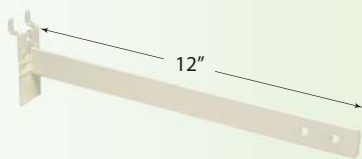

Top Rail SpeedBar 22\"/>

Part No.	In Stock	Price
GRS-WINERACK	144	9.48

- Top Rail Mount for Lozier & Madix
- Grid hooks not included

Top Rail SpeedBar 8\"/>

Part No.	In Stock	Price
PR-TC1408L-C	100	14.58

- Fasten to pegboard or slat wall
- Use with SwingStrips

12\"/>

Part No.	In Stock	Price
PSC-12FPB 3,6	394	2.76

- Fasten to pegboard or slat wall
- Use with SwingStrips

14\"/>

Part No.	In Stock	Price
PS-14FPB	210	4.01

- Fasten to pegboard or slat wall
- Use with SwingStrips