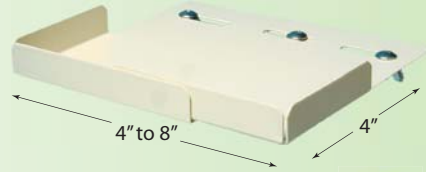

- Hang from PowerBars or shelf brackets

20" SwingStrip Beige

Part No.	In Stock	Price
PS-20A-SB	857	0.52

30" SwingStrip Beige

Part No.	In Stock	Price
PS-30A-SB	1280	0.70

- Hang from PowerBars or shelf brackets

20" SwingStrip punched@5" Ivory

Part No.	In Stock	Price
PS-20A-5	1440	0.30

- Hang from PowerBars

20" PermaPanel Red

Part No.	In Stock	Price
SSP-20-R	385	2.20

OverStock Sale **Display Components**

Sold as is, limited to supply in stock. Prices are based on bulk packaging.

Includes: 2 Wing Nut Hardware
2 Plastic Push Rivets

- Fasten to shelf edge holes

6" x 4" Shelf Extender Ivory

Part No.	In Stock	Price
SE-85	3500	1.08

Includes: 3 Wing Nut Hardware
3 Plastic Push Rivets

- Fasten to shelf edge holes