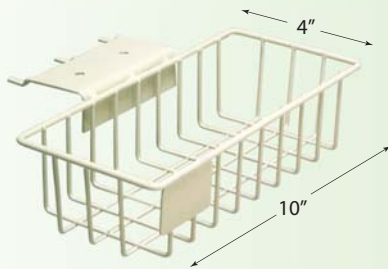

Includes: 2 Wing Nut Hardware
2 Plastic Push Rivets

- Fasten to shelf edge holes

6" x 4" Shelf Extender Ivory

Part No.	In Stock	Price
SE-85	3500	1.08

Includes: 3 Wing Nut Hardware
3 Plastic Push Rivets

- Fasten to shelf edge holes

4" - 8" x 4" Adj Shelf Extender Ivory

Part No.	In Stock	Price
SE-A48	3190	1.38

Includes: 3 Wing Nut Hardware
3 Plastic Push Rivets

- Fasten to shelf edge holes

4" - 8" x 4" Adj Shelf Extender White

Part No.	In Stock	Price
SE-A48-WH	130	3.25

- Fasten to shelf edge holes

4" x 10" Off Shelf Basket

Part No.	In Stock	Price
SEWB-0410-IV	240	2.67

1.25" x 2"
Plastic Scan Clip
PRX-SCAN

- Upright Mount for Lozier & Madix
- Holds 12 to 15 pillows with 3 facings of 4 to 5 deep in a 4' section.
- The gravity feed slant maintains a uniform appearance eliminating gaps where pillows have been removed.