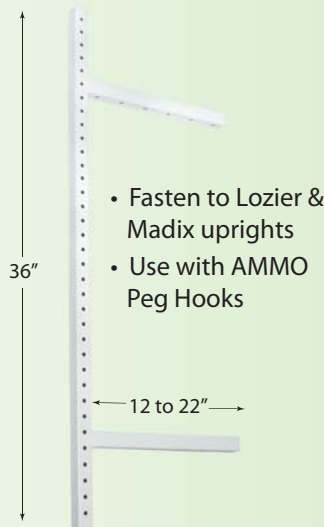

- Fasten to PowerBars or shelf brackets with Sign Grips

Circle/Arrow Sign

Part No.	In Stock	Price
DCS-AUTOZONE1	700	0.95

- Fasten to PowerBars or shelf brackets with Sign Grips

Circle/Arrow Sign

Part No.	In Stock	Price
DCS-AUTOZONE2	700	0.95

- Fasten to PowerBars or shelf brackets with Sign Grips

Circle/Arrow Sign

Part No.	In Stock	Price
DCS-AUTOZONE3	700	0.95

- Fasten to PowerBars or shelf brackets

3"x 5" Clear sign holder-2 holes

Part No.	In Stock	Price
PS-SN3	5449	0.34

- Fasten to shelf brackets or shelves

2.5" Data Strip Black

Part No.	In Stock	Price
DATASTRIP2.5FT-B	35,500	0.08

- Fasten to Lozier & Madix uprights
- Use with AMMO Peg Hooks

36" Double Arm AMMO Bar Grey

Part No.	In Stock	Price
CAM3-1222D-563	97	18.86