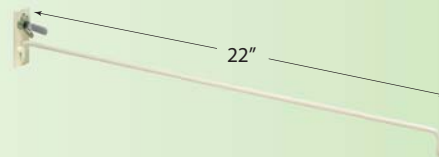

16\"/>

Part No.	In Stock	Price
PSC-16FSS 3	413	3.34

- Fasten to Lozier & Madix uprights
- Use with SwingStrips

16\"/>

Part No.	In Stock	Price
PSC-16F1DSU1 3	3975	1.94

1/8\"/>

Part No.	In Stock	Price
PSC-F2PB18BP-W	85	9.37

1/8\"/>

Part No.	In Stock	Price
PSC-F2PB18BP	113	3.97

Double Slot Back Plate Black

Part No.	In Stock	Price
PSC-F2DSU-B	126	1.94

- Fasten to Lozier & Madix uprights
- Use with SwingStrips

22\"/>

Part No.	In Stock	Price
PSW-22DSU	772	3.20