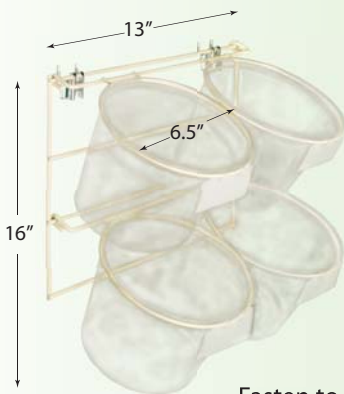

4" - 8" x 4" Adj Shelf Extender Ivory

Part No.	In Stock	Price
SE-A48	3190	1.38

Includes: 3 Wing Nut Hardware
3 Plastic Push Rivets

- Fasten to shelf edge holes

4" - 8" x 4" Adj Shelf Extender White

Part No.	In Stock	Price
SE-A48-WH	130	3.25

- Fasten to shelf edge holes

4" x 10" Off Shelf Basket

Part No.	In Stock	Price
SEWB-0410-IV	240	2.67

1.25" x 2"
Plastic Scan Clip
PRX-SCAN

- Upright Mount for Lozier & Madix
- Holds 12 to 15 pillows with 3 facings of 4 to 5 deep in a 4' section.
- The gravity feed slant maintains a uniform appearance eliminating gaps where pillows have been removed.

PillowRax

Part No.	In Stock	Price
PRX	20	39.22

- Hang from PowerBars or shelf brackets

6 Pocket SwingRack

Part No.	In Stock	Price
PS-SR6V1	147	12.21

- Fasten to pegboard
Buckets not included

4 Ring BucketRax

Part No.	In Stock	Price
TMS# BR4-P	249	7.02

- Fasten to pegboard

2 Ring BucketRax

Part No.	In Stock	Price
TMS# PB-DE	120	6.60

Needed for BucketRax

OverStock Sale Display Components

Sold as is, limited to supply in stock. Prices are based on bulk packaging.