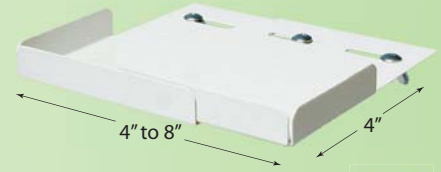

Includes: 2 Wing Nut Hardware
2 Plastic Push Rivets

- Fasten to shelf edge holes

6" x 4" Shelf Extender Ivory

Part No.	In Stock	Price
SE-85	3500	1.08

Includes: 3 Wing Nut Hardware
3 Plastic Push Rivets

- Fasten to shelf edge holes

4" - 8" x 4" Adj Shelf Extender Ivory

Part No.	In Stock	Price
SE-A48	3190	1.38

Includes: 3 Wing Nut Hardware
3 Plastic Push Rivets

- Fasten to shelf edge holes

4" - 8" x 4" Adj Shelf Extender White

Part No.	In Stock	Price
SE-A48-WH	130	3.25

- Fasten to shelf edge holes

4" x 10" Off Shelf Basket

Part No.	In Stock	Price
SEWB-0410-IV	240	2.67

1.25" x 2"
Plastic Scan Clip
PRX-SCAN

- Upright Mount for Lozier & Madix
- Holds 12 to 15 pillows with 3 facings of 4 to 5 deep in a 4' section.
- The gravity feed slant maintains a uniform appearance eliminating gaps where pillows have been removed.