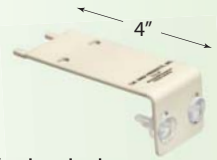

OverStock Sale Display Components

Sold as is, limited to supply in stock. Prices are based on bulk packaging.

- Fasten to shelf edge holes
- Use with SwingStrips

Metal Over Shelf Bracket ivory

Part No.	In Stock	Price
PSC-MOSPSB	772	0.26