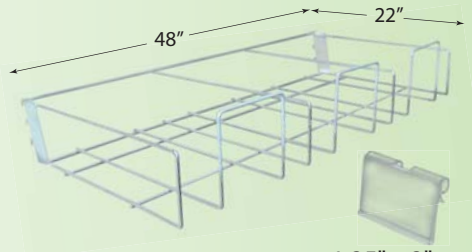

Includes: 2 Wing Nut Hardware
2 Plastic Push Rivets

- Fasten to shelf edge holes

6" x 4" Shelf Extender Ivory

Part No.	In Stock	Price
SE-85	3500	1.08

Includes: 3 Wing Nut Hardware
3 Plastic Push Rivets

- Fasten to shelf edge holes

4" - 8" x 4" Adj Shelf Extender Ivory

Part No.	In Stock	Price
SE-A48	3190	1.38

Includes: 3 Wing Nut Hardware
3 Plastic Push Rivets

- Fasten to shelf edge holes

4" - 8" x 4" Adj Shelf Extender White

Part No.	In Stock	Price
SE-A48-WH	130	3.25

- Fasten to shelf edge holes

4" x 10" Off Shelf Basket

Part No.	In Stock	Price
SEWB-0410-IV	240	2.67

1.25" x 2"
Plastic Scan Clip
PRX-SCAN

- Upright Mount for Lozier & Madix
- Holds 12 to 15 pillows with 3 facings of 4 to 5 deep in a 4' section.
- The gravity feed slant maintains a uniform appearance eliminating gaps where pillows have been removed.