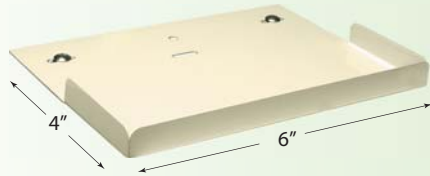

- Hang from PowerBars or shelf brackets

20" SwingStrip Beige

Part No.	In Stock	Price
PS-20A-SB	857	0.52

30" SwingStrip Beige

Part No.	In Stock	Price
PS-30A-SB	1280	0.70

- Hang from PowerBars or shelf brackets

Includes: 2 Wing Nut Hardware
2 Plastic Push Rivets

- Fasten to shelf edge holes

6" x 4" Shelf Extender Ivory

Part No.	In Stock	Price
SE-85	3500	1.08

Includes: 3 Wing Nut Hardware
3 Plastic Push Rivets

- Fasten to shelf edge holes